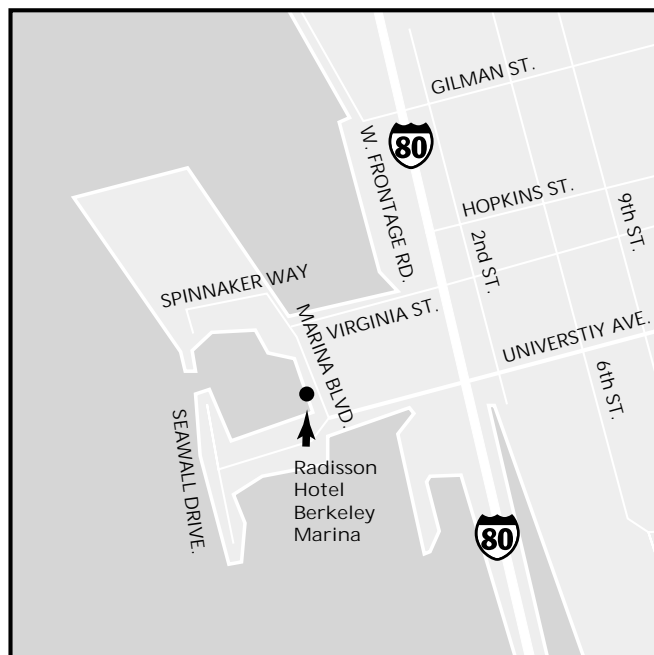

Directions to Hornblower Cruises & Events Radisson Hotel Berkeley Marina

From Eastbound I-80

Take the University Avenue exit. Keep left at the fork in the ramp (forces you to make a right turn). At first light make a U-turn and travel back over freeway. Veer right on Marina Boulevard to the Radisson Hotel.

From the South Bay

Take 880 North. Exit on the 980. Then take 580 West towards San Francisco. Veer right onto I-80 East towards Berkeley. Then follow directions from Eastbound I-80.

From Westbound I-80

Take the University Avenue Exit. Make a right onto University Avenue. Veer right on Marina Boulevard to the Radisson Hotel.